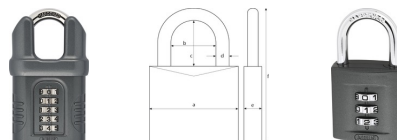

ABUS August Bremicker Söhne

Combination Lock 158CS/65 B/EFSP

Item number: 72969 | EAN: 4003318729690

The good combination: Robust padlock with robust zinc die-cast body, number code and double locking to protect your valuables against theft.

Technical specifications

Product: 158

Packaging: blister packaging

Locking type: number combination

Locking: resettable digit code

Code wheels: 5

No. of keys supplied: without key

Security card: No

Weight [g]: 593

outdoor use: Yes

for coastal areas / seaworthy: No

indoor use: Yes

Keyed alike: No

NEW

Security Tech Germany

Master key function: No
Code: Yes
micro-applications: No
Container: No
Gates: Yes
Roller shutter: No
Vans: No
Tool box: Yes
Locker: No
Luggage: No
Industrial safety: No
Love Lock: No
Coloured lock body: Yes
Hasp: Yes
Security Level Home Security: 9