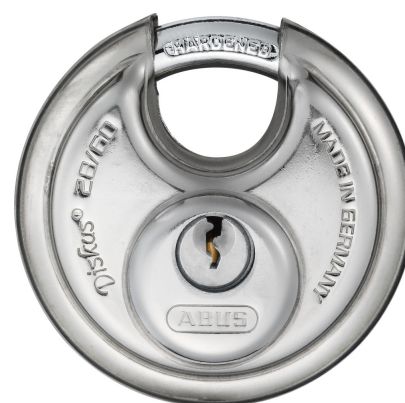

## Padlock 28/60 kd.

Item number: 54855 | EAN: 4003318548550

### Technology and features

- Original Diskus® design: 360° protection
- Diskus® Deep-Welding Technology for maximum strength
- Shackle made of hardened steel
- Precision pin cylinder with anti-pick pins
- Made in Germany

Roller shutter: Yes

Vans: No

Tool box: Yes

Locker: No

Luggage: No

Industrial safety: No

Love Lock: No

Coloured lock body: No

Hasp: Yes

Security Level Home Security: 7