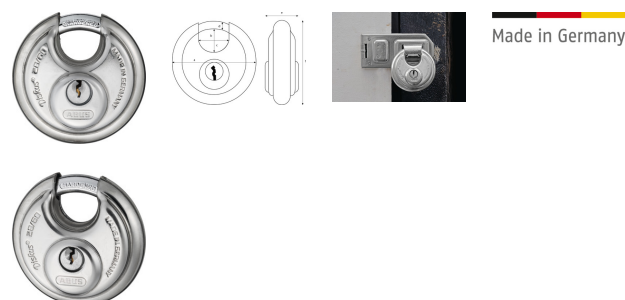

colour: stainless steel

Width a [mm]: 60

Horizontal clearance b [mm]: 17,5

Vertical clearance c [mm]: 13,5

Shackle diameter d [mm]: 7,5

Depth e [mm]: 26

Height f [mm]: 60

Weight [g]: 177

Roller shutter: Yes

Vans: No

Tool box: Yes

Locker: No

Luggage: No

Industrial safety: No

Love Lock: No

Coloured lock body: No

Hasp: Yes

Security Level Home Security: 7