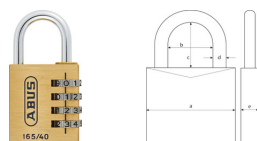

colour: brass

Width a [mm]: 41

Horizontal clearance b [mm]: 22

Vertical clearance c [mm]: 26

Shackle diameter d [mm]: 6

Depth e [mm]: 17

Height f [mm]: 77

Weight [g]: 217

outdoor use: Yes

for coastal areas / seaworthy: No

indoor use: Yes

Keyed alike: No

Master key function: No

Code: Yes

micro-applications: Yes

Container: No
Gates: No
Roller shutter: No
Vans: No
Tool box: Yes
Locker: Yes
Luggage: Yes
Industrial safety: No
Love Lock: No
Coloured lock body: No
Hasp: Yes
Security Level Home Security: 4