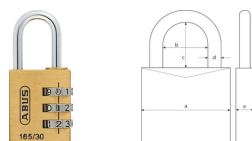

colour: brass

Width a [mm]: 31

Horizontal clearance b [mm]: 14

Vertical clearance c [mm]: 25

Shackle diameter d [mm]: 5

Depth e [mm]: 15

Height f [mm]: 65

Weight [g]: 120

outdoor use: Yes

for coastal areas / seaworthy: No

indoor use: Yes

Keyed alike: No

Master key function: No

Code: Yes

micro-applications: Yes

Container: No
Gates: No
Roller shutter: No
Vans: No
Tool box: Yes
Locker: Yes
Luggage: Yes
Industrial safety: No
Love Lock: No
Coloured lock body: No
Hasp: Yes
Security Level Home Security: 3