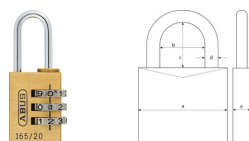

colour: brass

Width a [mm]: 23

Horizontal clearance b [mm]: 9

Vertical clearance c [mm]: 21

Shackle diameter d [mm]: 3

Depth e [mm]: 13,5

Height f [mm]: 53

Weight [g]: 50

outdoor use: Yes

for coastal areas / seaworthy: No

indoor use: Yes

Keyed alike: No

Master key function: No

Code: Yes

micro-applications: Yes

Container: No  
Gates: No  
Roller shutter: No  
Vans: No  
Tool box: Yes  
Locker: Yes  
Luggage: Yes  
Industrial safety: No  
Love Lock: No  
Coloured lock body: No  
Hasp: No  
Security Level Home Security: 3