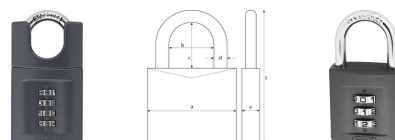

ABUS August Bremicker Söhne

Combination Lock 158CS/50 B/EFSP

Item number: 72968 | EAN: 4003318729683

The good combination: Robust padlock with robust zinc die-cast body, number code and double locking to protect your valuables against theft.

Technical specifications

Product: 158

Packaging: blister packaging

Locking type: number combination

Locking: resettable digit code

Code wheels: 4

No. of keys supplied: without key

Security card: No

colour: anthracite

color of facets: grey

Width a [mm]: 52

Horizontal clearance b [mm]: 24

Vertical clearance c [mm]: 27

Shackle diameter d [mm]: 8

Depth e [mm]: 23

Height f [mm]: 96

Weight [g]: 338

outdoor use: Yes

for coastal areas / seaworthy: No

indoor use: Yes

Keyed alike: No

Security Tech Germany

Master key function: No
Code: Yes
micro-applications: No
Container: No
Gates: Yes
Roller shutter: No
Vans: No
Tool box: Yes
Locker: No
Luggage: No
Industrial safety: No
Love Lock: No
Coloured lock body: Yes
Hasp: Yes
Security Level Home Security: 6