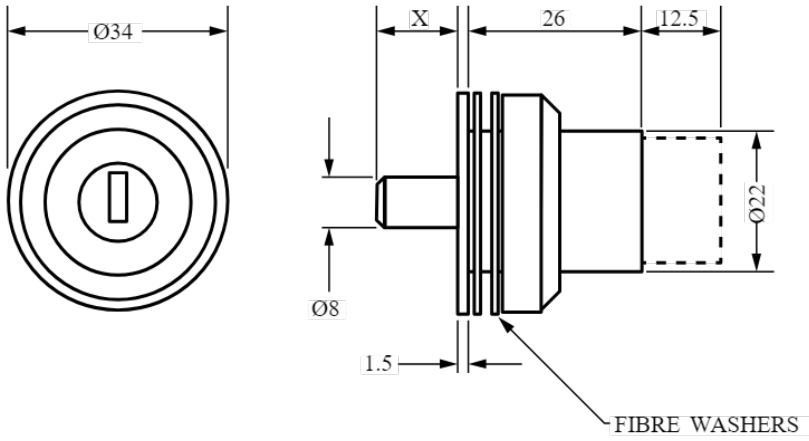

26mm Sliding Glass Door Lock 5886

Product Description

A 26mm Sliding Glass Door Lock 5886 in Bright Chrome.

- **Standard movements:** 0 (see technical drawing)
- **Lock Combinations:** 200 (1,000 on request)
- **Standard finish:** Bright chrome
- **Panel thickness:** 3-6mm
- **Fixing hole shape:** Round
- M Keyed system supplied to order only
- **Lock bolt length 'X' dimension:** 5886 - 12.5mm, 5887 - 10mm

Options

Product Code	Key Series	Combinations	Head Shape	Head Depth	Max Panel Thickness	Finish	Movement	X Dimension	Lock Type	Body Length	Head Height	Head Width
5886	18 M	200	Cylindrical	26	3 - 6	Bright Chrome		12.5		26	22	22
5887	18 M	200	Cylindrical	26	3 - 6	Bright Chrome		10	Push to lock	26	22	22

Technical Drawing

FIXING HOLE SIZE

STANDARD MOVEMENT
(SPRING RETURN)