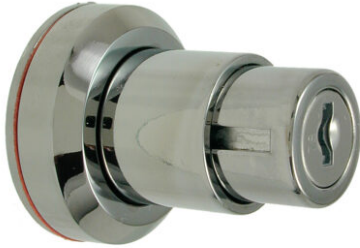

26mm Sliding Glass Door Lock 5886

Product Description

A 26mm Sliding Glass Door Lock 5886 in Bright Chrome.

- **Standard movements:** 0 (see technical drawing)
- **Lock Combinations:** 200 (1,000 on request)
- **Standard finish:** Bright chrome
- **Panel thickness:** 3-6mm
- **Fixing hole shape:** Round
- M Keyed system supplied to order only
- **Lock bolt length 'X' dimension:** 5886 - 12.5mm, 5887 - 10mm

Options

Product Code	Key Series	Combinations	Head Shape	Head Depth	Max Panel Thickness	Finish	Movement	X Dimension	Lock Type	Body Length	Head Height	Head Width
5886	18 M	200	Cylindrical	26	3 - 6	Bright Chrome		12.5		26	22	22
5887	18 M	200	Cylindrical	26	3 - 6	Bright Chrome		10	Push to lock	26	22	22