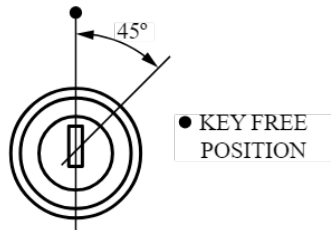

STANDARD MOVEMENT
(SPRING RETURN)