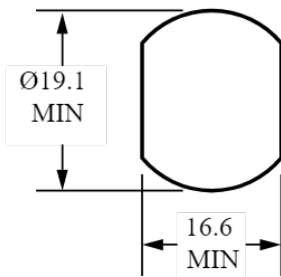

20mm Camlock 1336

Product Description

A wide range of 20mm Camlocks available in Bright Chrome, Chrome or Nickel.

- **Standard movements:** 1, 2, 3, 4, 5, 6, 7 (F350 1, 2, 3, 4 & 8)
- **Lock Combinations:** 80-2000
- **Standard finish:** Chrome
- **Fixing hole shape:** Double D
- M Keyed system supplied to order only
- **Dimension 'B' & 'X' Specification:** [See Cams](#)

Options

Product Code	Key Series	Combinations	Head Shape	Head Depth	Housing Fixing	Finish	Body Length	Head Width
1336	92 M	200	Round	5	Nut Fixing	Bright Chrome	20	22
1337	92 M	200	Round	5	Horseshoe Clip	Bright Chrome	20	22
1375	92 M	200	Conical	4.4	Nut Fixing	Chrome	20	24.8
1376	92 M	200	Conical	4.4	Horseshoe Clip	Chrome	20	24.8
1436	95-97 M	2000	Round	5	Nut Fixing	Bright Chrome	20	22
1437	95-97 M	2000	Round	5	Horseshoe Clip	Bright Chrome	20	22
1475	95-97 M	2000	Conical	4.4	Nut Fixing	Chrome	20	24.8
1476	95-97 M	2000	Conical	4.4	Horseshoe Clip	Chrome	20	24.8
2724	FS	80	Conical	4.4	Nut Fixing	Chrome	20	24.8
3875	2000 M	2000	Conical	4.4	Nut Fixing	Chrome	20	24.8
3876	2000 M	2000	Conical	4.4	Horseshoe Clip	Chrome	20	24.8
4775	93E M	500	Conical	4.4	Nut Fixing	Chrome	20	24.8
4776	93E M	500	Conical	4.4	Horseshoe Clip	Chrome	20	24.8
F350	9000 M	500	Conical	4.4	Nut Fixing	Nickel	20	24.8

Technical Drawing

FIXING HOLE SIZE