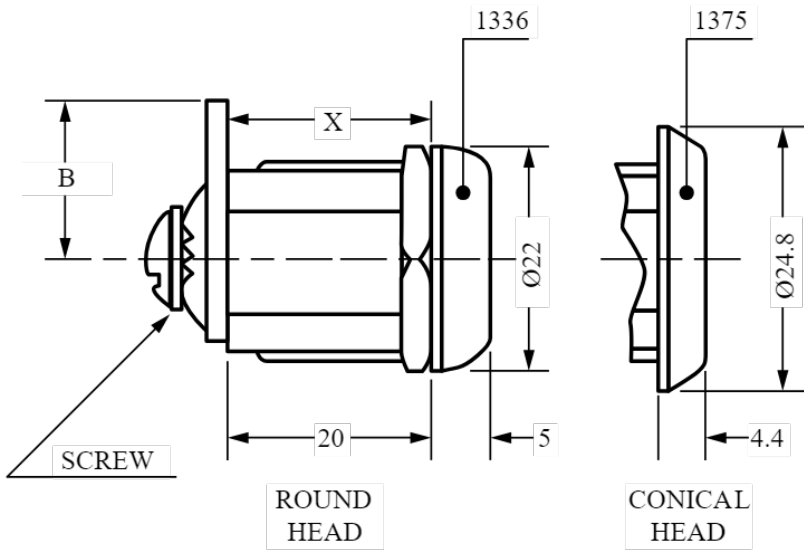

20mm Camlock 1336

Product Description

A wide range of 20mm Camlocks available in Bright Chrome, Chrome or Nickel.

- **Standard movements:** 1, 2, 3, 4, 5, 6, 7 (F350 1, 2, 3, 4 & 8)
- **Lock Combinations:** 80-2000
- **Standard finish:** Chrome
- **Fixing hole shape:** Double D
- M Keyed system supplied to order only
- **Dimension 'B' & 'X' Specification:** [See Cams](#)

Options

Product Code	Key Series	Combinations	Head Shape	Head Depth	Housing Fixing	Finish	Body Length	Head Width
1336	92 M	200	Round	5	Nut Fixing	Bright Chrome	20	22
1337	92 M	200	Round	5	Horseshoe Clip	Bright Chrome	20	22
1375	92 M	200	Conical	4.4	Nut Fixing	Chrome	20	24.8
1376	92 M	200	Conical	4.4	Horseshoe Clip	Chrome	20	24.8
1436	95-97 M	2000	Round	5	Nut Fixing	Bright Chrome	20	22
1437	95-97 M	2000	Round	5	Horseshoe Clip	Bright Chrome	20	22
1475	95-97 M	2000	Conical	4.4	Nut Fixing	Chrome	20	24.8
1476	95-97 M	2000	Conical	4.4	Horseshoe Clip	Chrome	20	24.8
2724	FS	80	Conical	4.4	Nut Fixing	Chrome	20	24.8
3875	2000 M	2000	Conical	4.4	Nut Fixing	Chrome	20	24.8
3876	2000 M	2000	Conical	4.4	Horseshoe Clip	Chrome	20	24.8
4775	93E M	500	Conical	4.4	Nut Fixing	Chrome	20	24.8
4776	93E M	500	Conical	4.4	Horseshoe Clip	Chrome	20	24.8
F350	9000 M	500	Conical	4.4	Nut Fixing	Nickel	20	24.8

Technical Drawing

FIXING HOLE SIZE