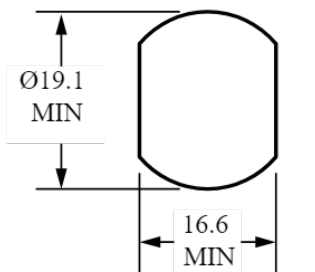

- **Standard movements:** 1, 2, 3, 4, 8, 9
- **Lock Combinations:** 200-2000
- **Standard finish:** Bright chrome
- **Fixing hole shape:** Double D
- M Keyed system supplied to order only
- **Dimension 'B' & 'X' Specification:** [See Cams](#)

Options

Product Code	Key Series	Combinations	Head Shape	Head Depth	Housing Fixing	Cam Fixing	Finish	Body Length	Head Width
1338	92 M	200	Conical	4.5	Snap In Fix	Screw	Bright Chrome	20	23
1339	92 M	200	Square	5	Snap In Fix	Screw	Bright Chrome	20	25.4
1343	92 M	200	Conical	4.5	Horseshoe Clip	Screw	Bright Chrome	20	23
1344	92 M	200	Square	5	Horseshoe Clip	Screw	Bright Chrome	20	25.4
1438	95-97 M	2000	Conical	4.5	Snap In Fix	Screw	Bright Chrome	20	23
1439	95-97 M	2000	Square	5	Snap In Fix	Screw	Bright Chrome	20	25.4
1443	95-97 M	2000	Conical	4.5	Horseshoe Clip	Screw	Bright Chrome	20	23
1444	95-97 M	2000	Square	5	Horseshoe Clip	Screw	Bright Chrome	20	25.4
3838	2000 M	2000	Conical	4.5	Snap In Fix	Screw	Bright Chrome	20	23
3839	2000 M	2000	Square	5	Snap In Fix	Screw	Bright Chrome	20	25.4
3843	2000 M	2000	Conical	4.5	Horseshoe Clip	Screw	Bright Chrome	20	23

ProductCode	KeySeries	Combinations	HeadShape	HeadDepth	HousingFixing	CamFixing	Finish	BodyLength	HeadWidth
4601	89	200	Conical	4.5	Snap In Fix	Circlip	Bright Chrome	20	23
4738	93E M	500	Conical	4.5	Snap In Fix	Screw	Bright Chrome	20	23
4739	93E M	500	Square	5	Snap In Fix	Screw	Bright Chrome	20	25.4
4743	93E M	500	Conical	4.5	Horseshoe Clip	Screw	Bright Chrome	20	23
4744	93E M	500	Square	5	Horseshoe Clip	Screw	Bright Chrome	20	25.4

Technical Drawing

FIXING HOLE SIZE