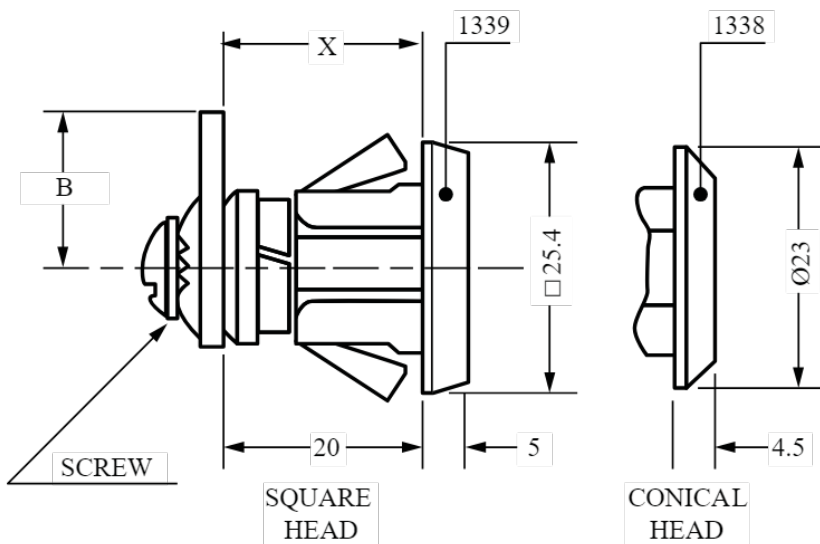

ProductCode	KeySeries	Combinations	HeadShape	HeadDepth	HousingFixing	CamFixing	Finish	BodyLength	HeadWidth
4601	89	200	Conical	4.5	Snap In Fix	Circlip	Bright Chrome	20	23
4738	93E M	500	Conical	4.5	Snap In Fix	Screw	Bright Chrome	20	23
4739	93E M	500	Square	5	Snap In Fix	Screw	Bright Chrome	20	25.4
4743	93E M	500	Conical	4.5	Horseshoe Clip	Screw	Bright Chrome	20	23
4744	93E M	500	Square	5	Horseshoe Clip	Screw	Bright Chrome	20	25.4

Technical Drawing

FIXING HOLE SIZE